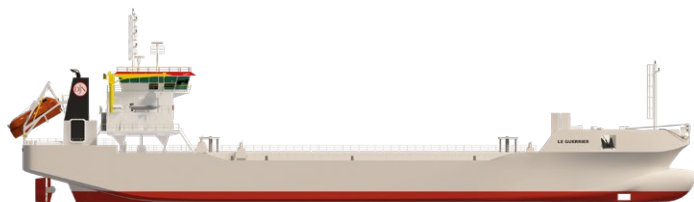

Le Guerrier.

JANDENUL.COM

Le Guerrier.

Split Hopper Barge

Hopper capacity	3,700 m ³
Deadweight	6,310 t
Length o.a.	99.5 m
Breadth	19.4 m
Draught loaded	5.85 m
Propulsion power	2 x 1,850 kW
Bow thruster power	550 kW
Speed	13 kn
Accommodation	10
Built in	2007