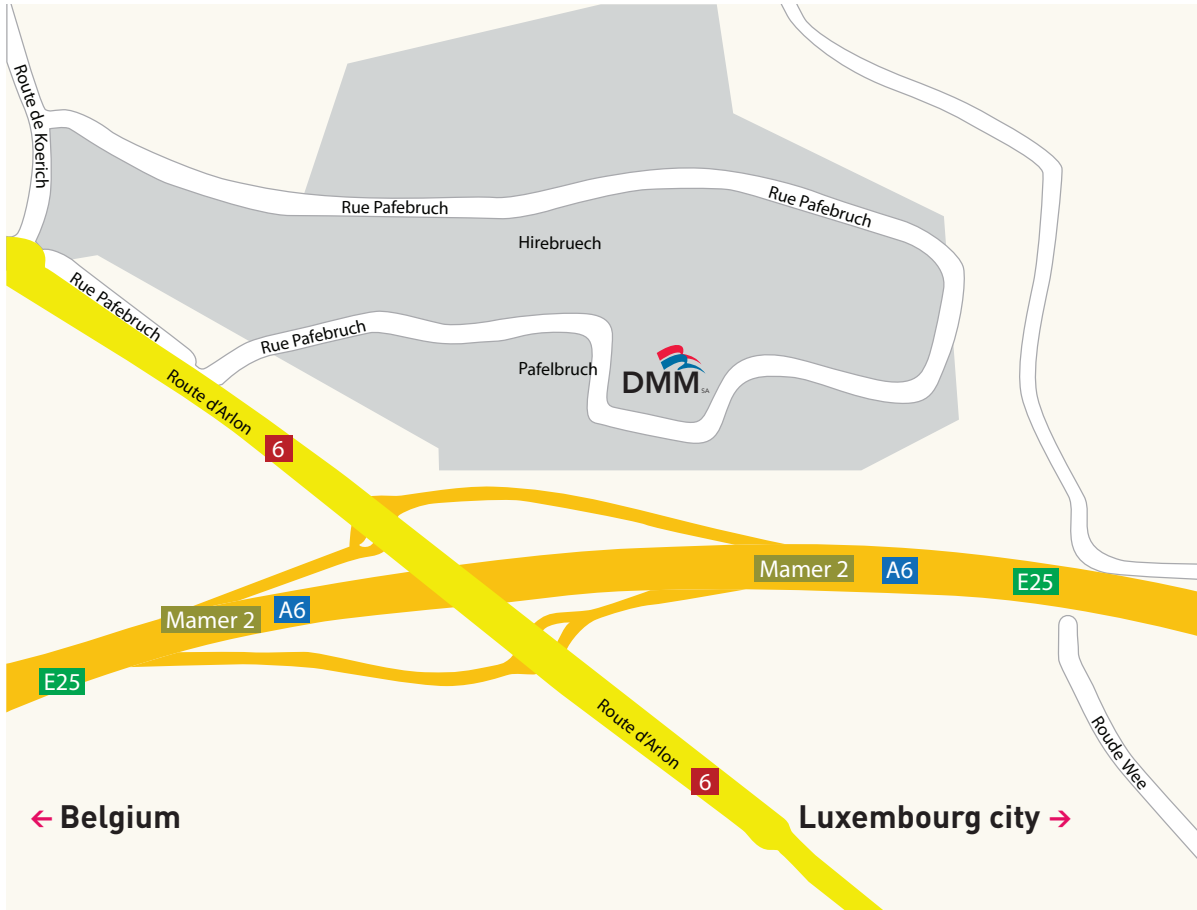

### Coming from Belgium:

Take the exit 2 'Mamer / Capellen'.

Follow the exit and turn left at the end. Pass under the bridge and then get in the right-hand lane in order to enter the 'Parc d'Activités Capellen'. Follow the road, cross the small roundabout and continue for about 200 metres. You then reach the DMM office at the left-hand side. The entrance to the visitors' parking is on the right side of the main entrance of the building.

### Coming from Luxembourg City:

Take the exit 2 'Mamer / Capellen'.

Follow the exit and turn right at the end. Stay in the right lane in order to enter the 'Parc d'Activités Capellen'. Follow the road, cross the small roundabout and continue for about 200 metres. You then reach the DMM office at the left-hand side. The entrance to the visitors' parking is on the right side of the main entrance of the building.