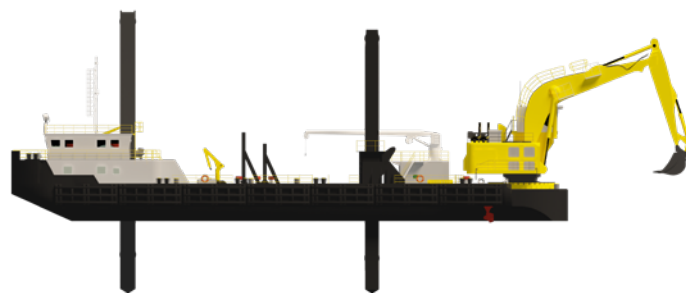

## Backhoe Dredger

|                              |                           |
|------------------------------|---------------------------|
| Length o.a.                  | 60,8 m                    |
| Breadth                      | 16 m                      |
| Draught                      | 2.8 m                     |
| Dredging depth               | 21 / 30 m                 |
| Excavator type               | Liebherr P995             |
| Bucket / Grab capacity       | 5.8 / 19.5 m <sup>3</sup> |
| Total installed diesel power | 1,950 kW                  |
| Installed power excavator    | 1,750 kW                  |
| Propulsion power             | 2 x 500 kW                |
| Built in                     | 2005                      |